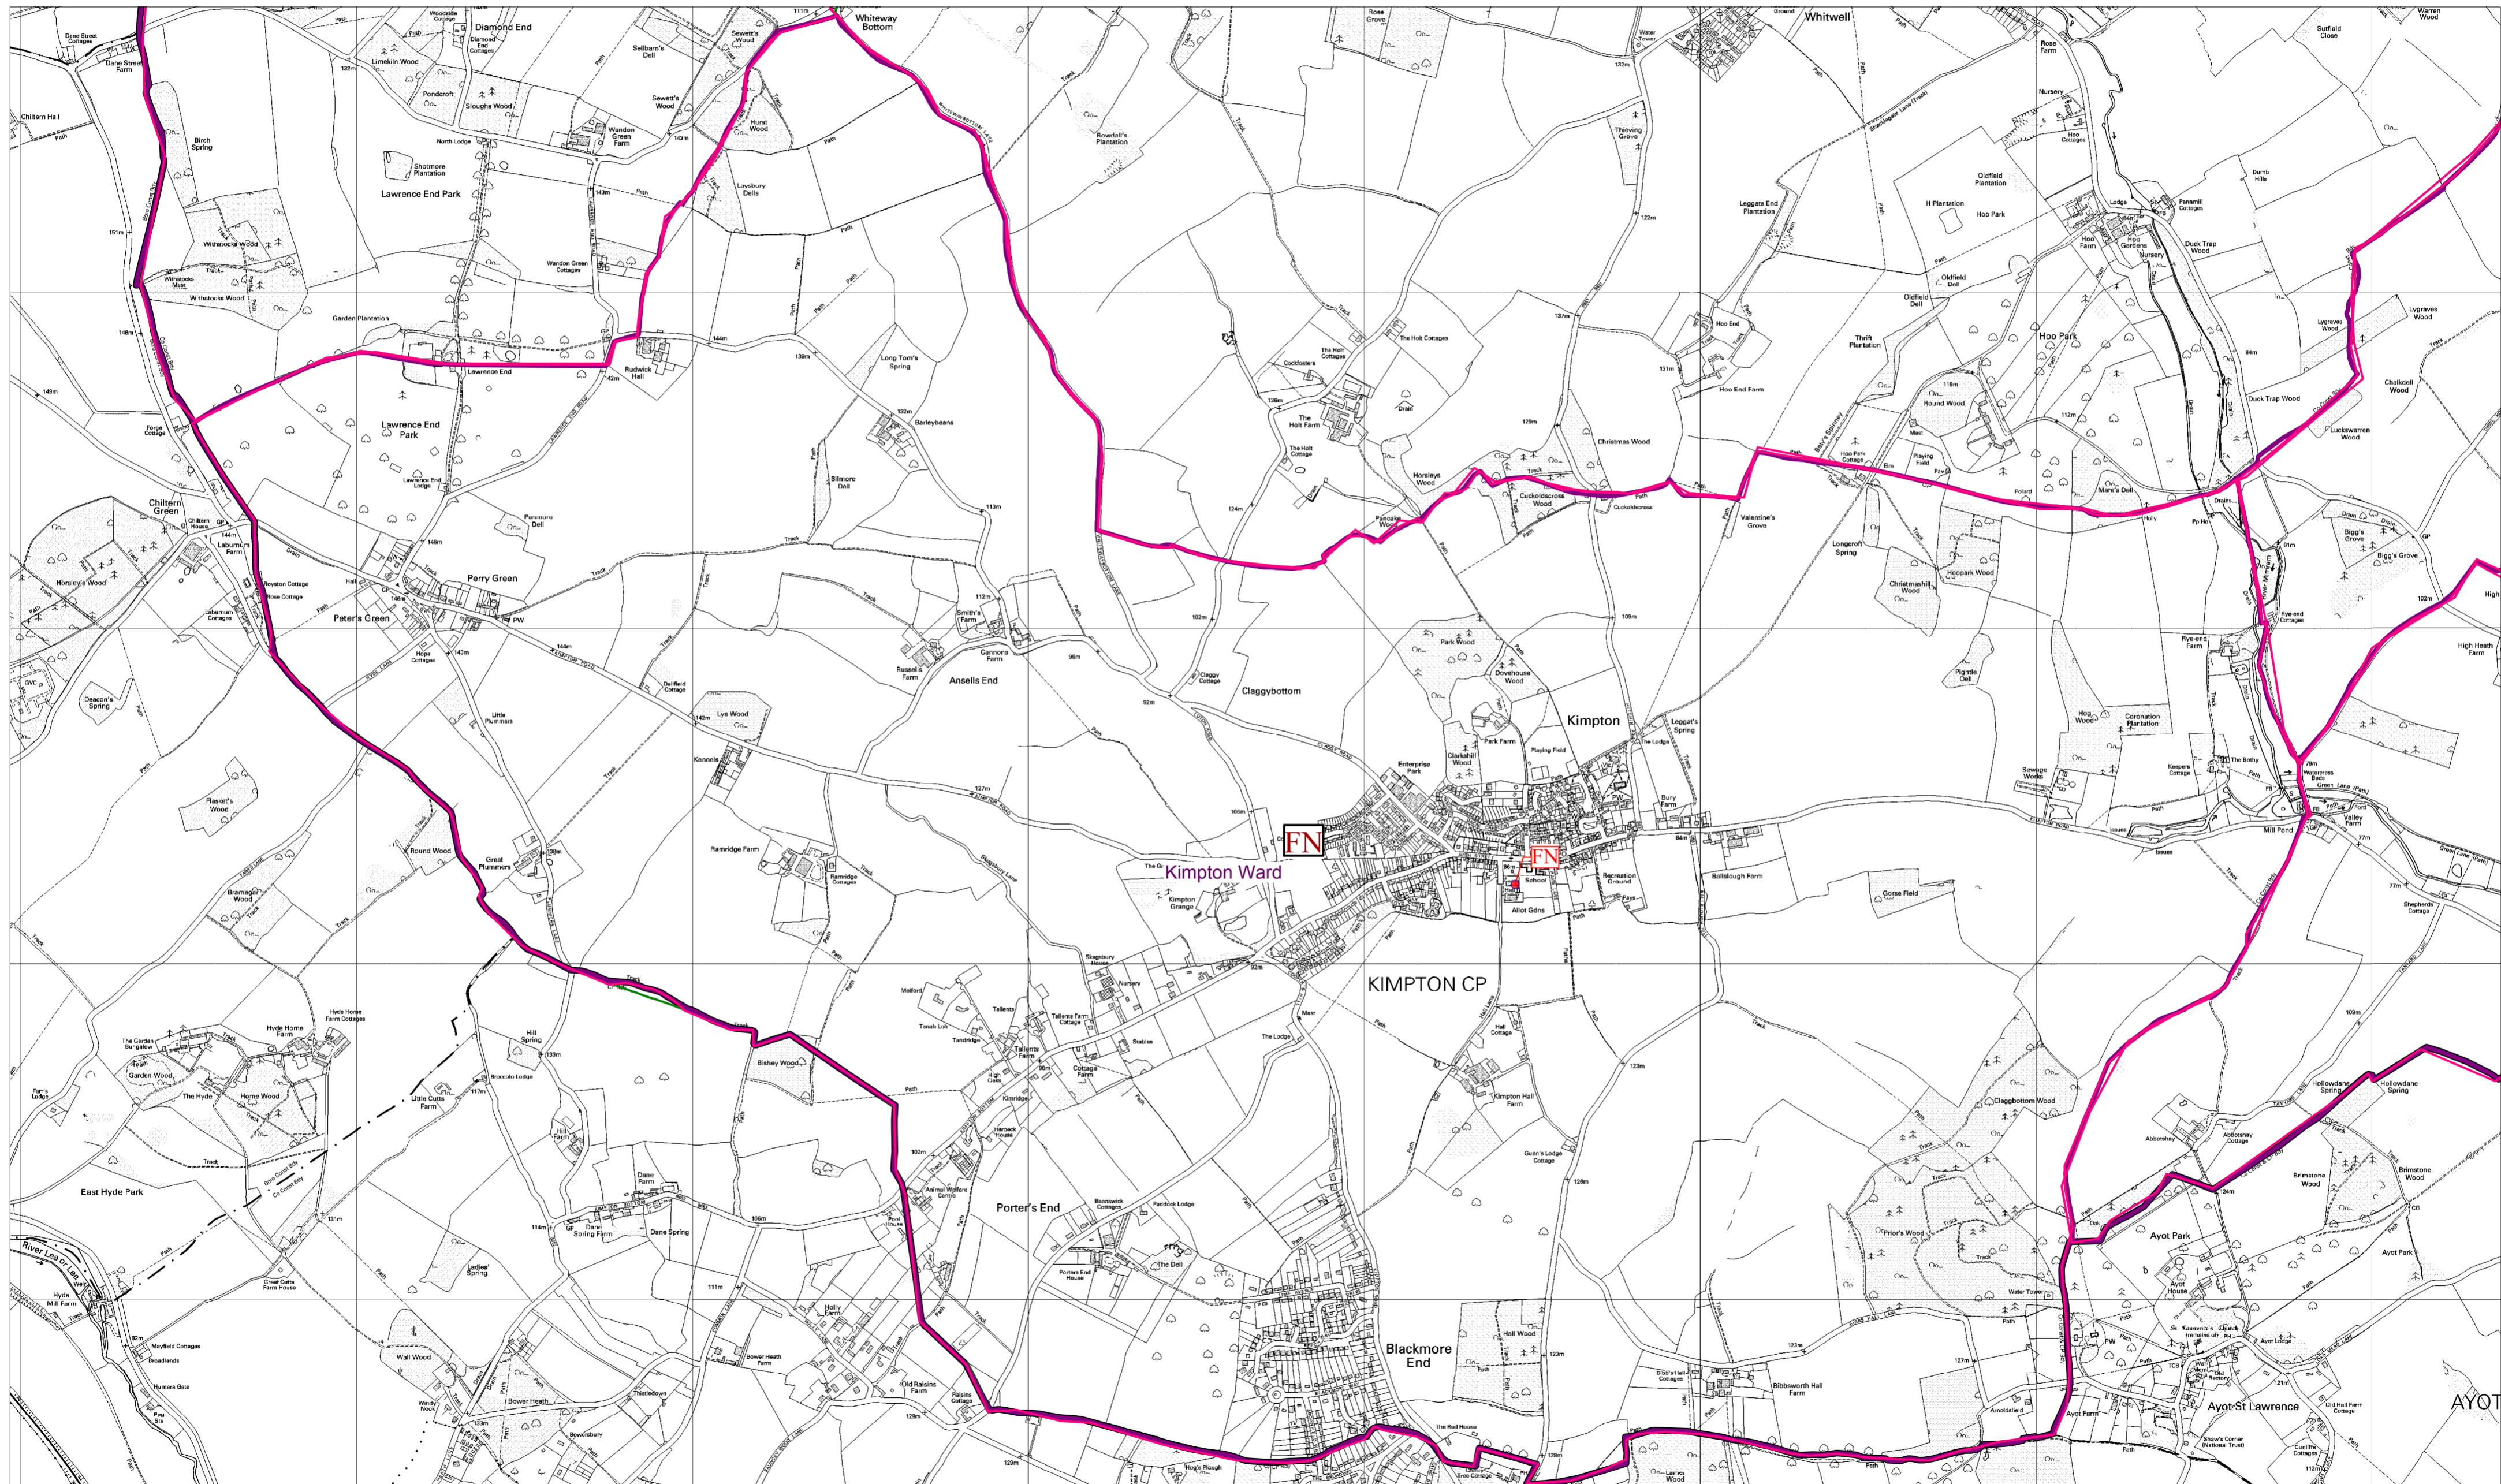

## Polling Area - FN - Kimpton

Scale: 1:?  
Date: 23:10:13